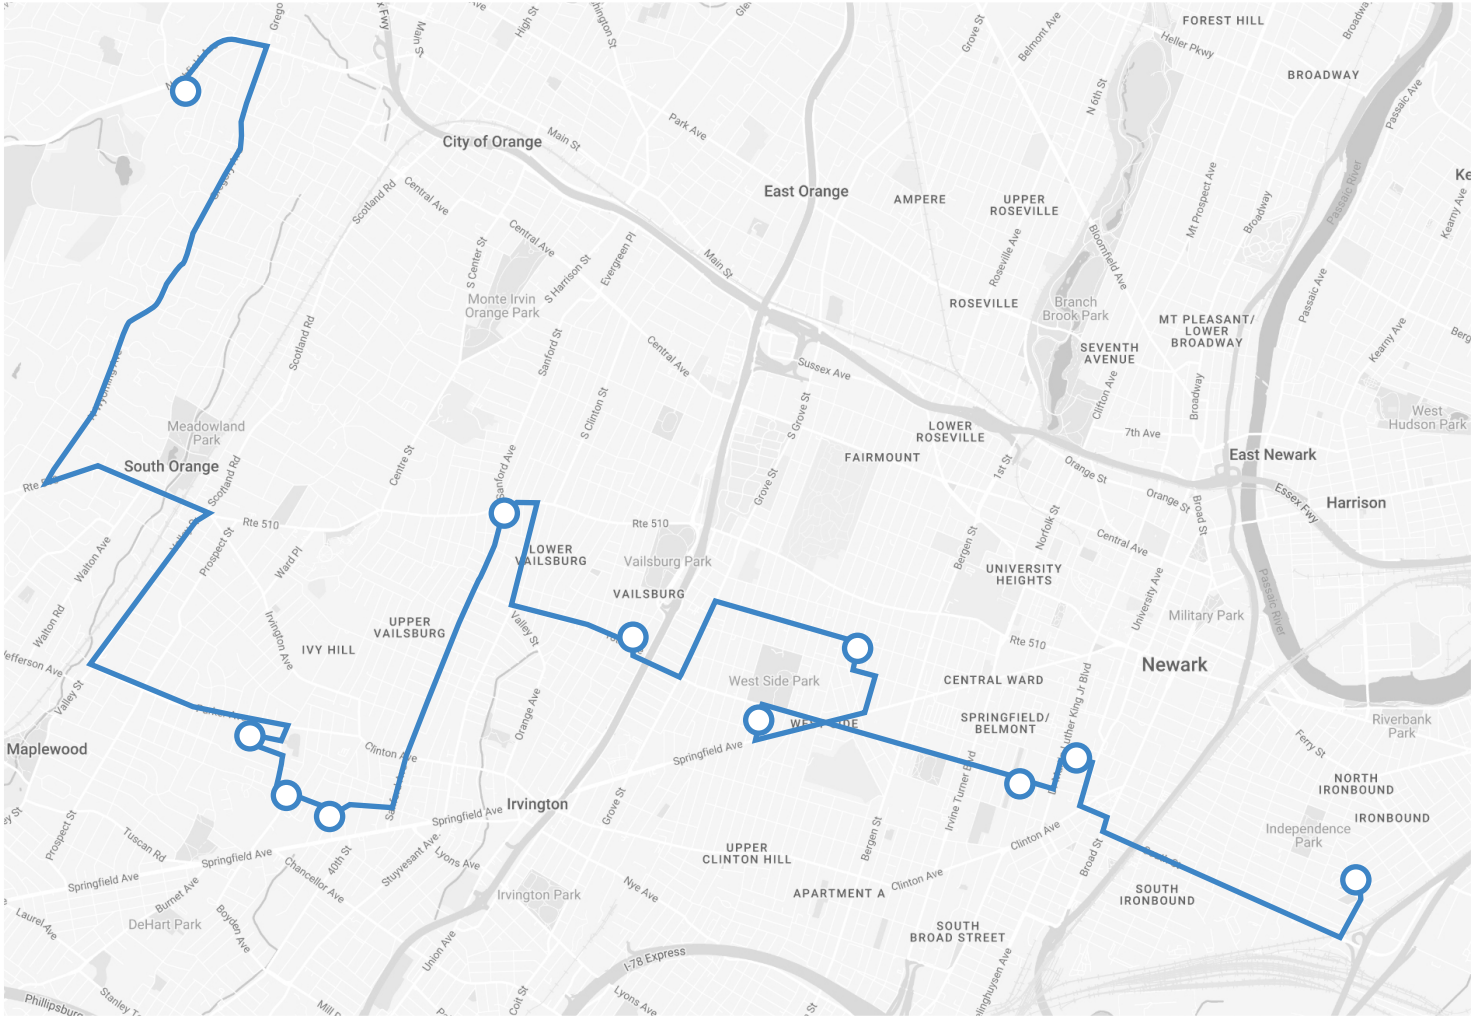

## Route 2: Wilke

The Wilke bus travels through Newark and East Orange.

AM/PM Stops	AM Pick-up	PM Drop-off
Forest St & Oakwood Ave	6:15 AM	
Broadway & Chester Ave	--	
Grafton Ave & Woodside Ave	--	
Highland Ave & Manchester Pl	--	
Ridge St & Verona Ave	--	
Parker St & Grafton Ave	--	Buses leave school at 3:45 PM
Clifton Ave & Treadwell St	--	
N 11th St & 7th Ave	--	
N Arlington Ave & Rutledge Ave	--	
N Walnut St & Renshaw Ave	--	
Ely Pl & N Clinton St	--	
S Burnet St & Central Ave		
Prospect St & Hillside Ave	7:30 AM	

### Route 3: Grant

The Grant bus travels through Newark, Irvington, Maplewood, and East Orange.

AM/PM Stops	AM Pick-up	PM Drop-off
Elm Rd & Houston St	6:15 AM	
Governor St & Marion Pl	--	
Spruce St & Somerset St	--	
S. 15th St & 18th Ave	--	
S. 8th St & 15th Ave	--	Buses leave school at 3:45 PM
Stockman Pl & Myrtle Ave	--	
Sanford Ave & Abinger Pl	--	
Frederick Terrace & Elmwood Ave	--	
Boyden Ave & Elmwood Ave	--	
Ball Terrace & Ball Pl	--	
Prospect St & Hillside Ave	7:15 AM	

## Route 4: South Wing

The South Wing bus travels through Short Hills, Chatham, and Madison.

AM/PM Stops	AM Pick-up	PM Drop-off
Sinclair Terrace & Fairfield Dr	6:45 AM	
Briarwood Dr & Arden Pl	--	
Hartshorn Dr & Minnisink Rd	--	
Byron Rd & White Oak Ridge Rd	--	Buses leave school at 3:45 PM
Meyersville Rd & Candace Ln	--	
Rolling Hill Dr & Dale Dr	--	
Southward Ct & Woodmont Dr	--	
Prospect St & Hillside Ave	7:30 AM	

## Route 6: Founders

The Founders bus travels through Clifton, Montclair, Caldwell, Essex Fells, and West Orange.

AM/PM Stops	AM Pick-up	PM Drop-off
Thomas St & Valley Rd	6:15 AM	
College Ave & Brainard St	--	
Beverly Rd & Grove St	--	
Harrison Ave & Porter Pl	--	Buses leave school at
Hillside Ave & Hatfield St	--	3:45 PM
Hawthorne Rd & Old Chester Rd	--	
Avon Dr & Windsor Pl	--	
Cunningham Dr & Howell Dr	--	
Clarken Dr & Dockery Dr	7:15 AM	