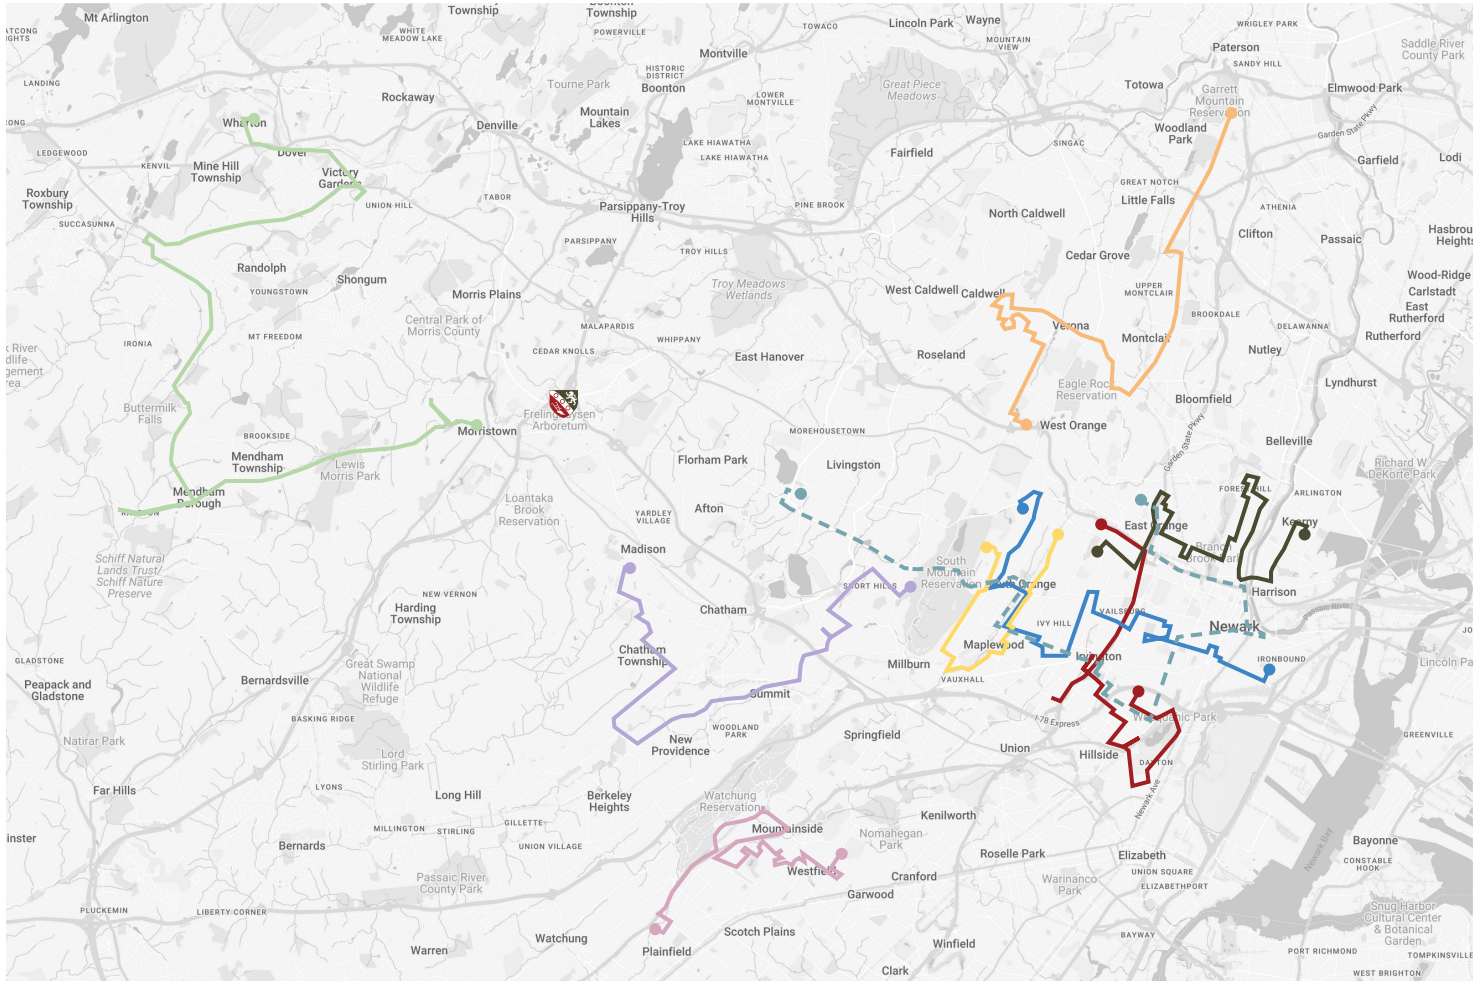

**Overview | All Routes**

- 

**Route 1: Beard**  
The Beard bus travels through Orange, Irvington, Newark, and Hillside.
- 

**Route 4: South Wing**  
The South Wing bus travels through Short Hills, Chatham, and Madison.
- 

**Route 8: MSC**  
The MSC bus travels through Wharton, Randolph, Mendham, and Morristown.
- 

**Route 3: Grant**  
The Grant bus travels through Newark, Irvington, Maplewood, and East Orange.
- 

**Route 6: Founders**  
The Founders bus travels through Clifton, Montclair, Caldwell, Essex Fells, and West Orange.
- 

### Route 1: Beard

The Beard bus travels through Orange, Irvington, Newark, and Hillside.

AM/PM Stops	AM Pick-up	AM/PM Stops (Continued)	AM Pick-up	PM Drop-off
Forest St & Oakwood Ave	6:15 AM	N 11th St & 7th Ave	--	
Broadway & Chester Ave	--	N Arlington Ave & Rutledge Ave	--	
Grafton Ave & Woodside Ave	--	N Walnut St & Renshaw Ave	--	Buses leave school at 3:45 PM
Highland Ave & Manchester Pl	--	Ely Pl & N Clinton St	--	
Ridge St & Verona Ave	--	S Burnet St & Central Ave	--	
Parker St & Grafton Ave	--	Prospect St & Hillside Ave	7:30 AM	
Clifton Ave & Treadwell St	--			

## Route 6: Founders

The Founders bus travels through Clifton, Montclair, Caldwell, Essex Fells, and West Orange.

AM/PM Stops	AM Pick-up	PM Drop-off
Thomas St & Valley Rd	6:15 AM	
College Ave & Brainard St	--	
Beverly Rd & Grove St	--	
Harrison Ave & Porter Pl	--	Buses leave school at
Hillside Ave & Hatfield St	--	3:45 PM
Hawthorne Rd & Old Chester Rd	--	
Avon Dr & Windsor Pl	--	
Cunningham Dr & Howell Dr	--	
Clarken Dr & Dockery Dr	7:15 AM	