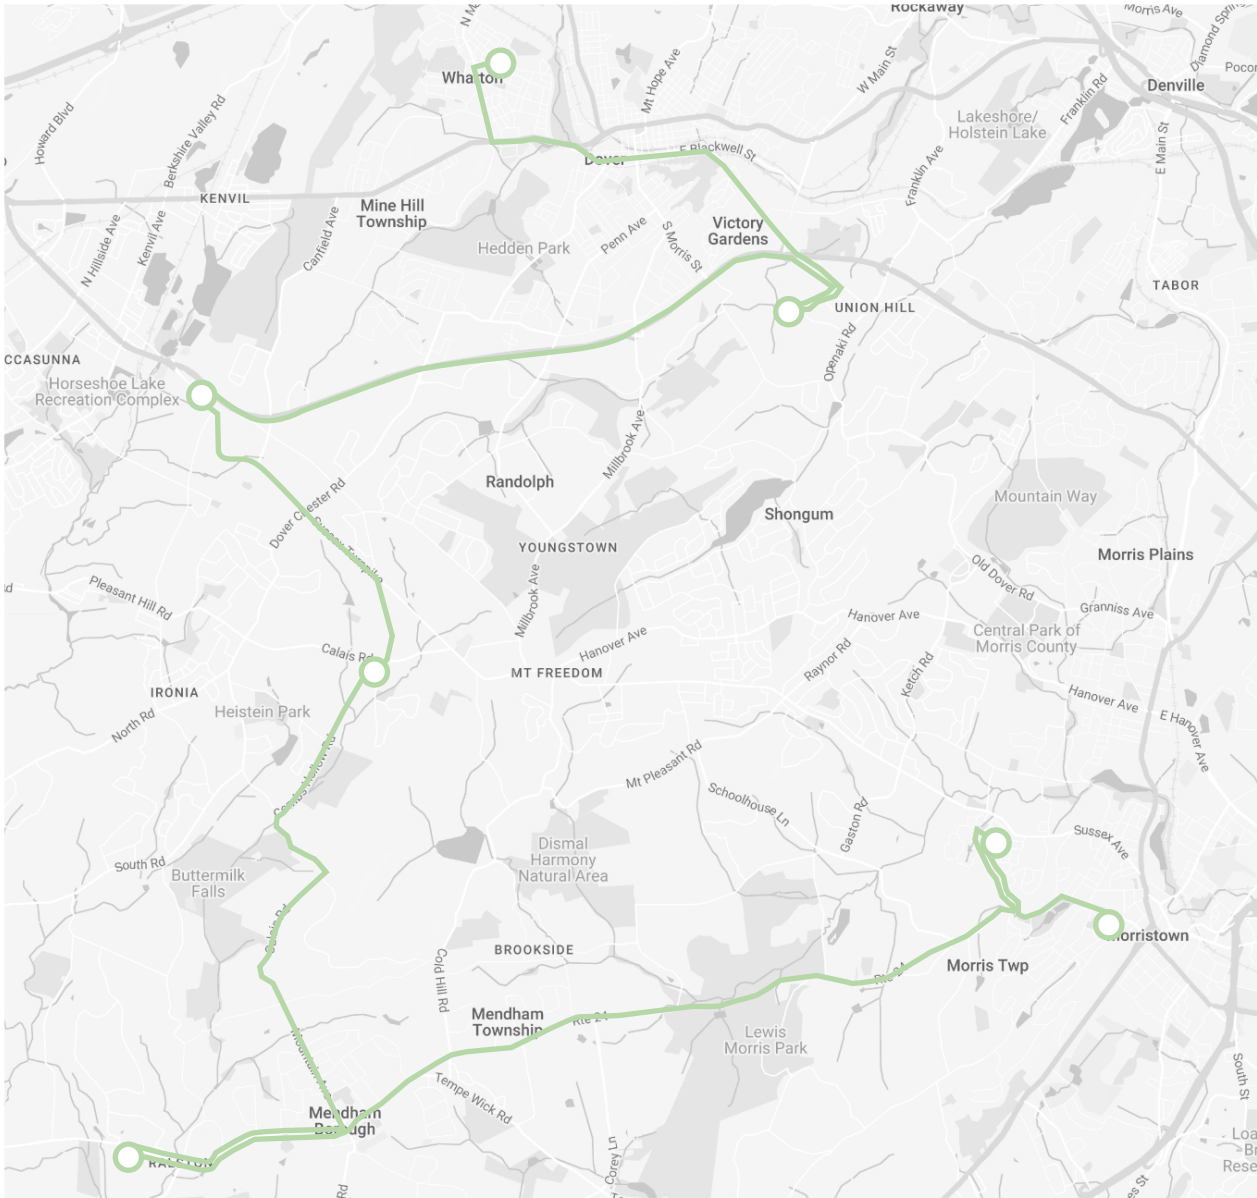

## Route 6: Founders

The Founders bus travels through Clifton, Montclair, Caldwell, Essex Fells, and West Orange.

AM/PM Stops	AM Pick-up	PM Drop-off
Thomas St & Valley Rd	6:15 AM	
College Ave & Brainard St	--	
Beverly Rd & Grove St	--	
Harrison Ave & Porter Pl	--	Buses leave school at
Hillside Ave & Hatfield St	--	3:45 PM
Hawthorne Rd & Old Chester Rd	--	
Avon Dr & Windsor Pl	--	
Cunningham Dr & Howell Dr	--	
Clarken Dr & Dockery Dr	7:15 AM	

### Route 7: CID

The CID bus travels through Plainfield, Mountainside, and Westfield.

AM/PM Stops	AM Pick-up	PM Drop-off
Andover Ave & Milton Pl	6:30 AM	
Dogwood Way & Ackerman Ave	--	
Prospect St & Trails End Ct	--	
Orenda Circle & Roanoke Rd	--	Buses leave school at
Bailey Ct. & Munsee Way	--	3:45 PM
Birch Ave & Highland Ave	--	
St. Marks Ave & South Chestnut St	--	
Linden Ave & Saunders Ave	--	
Dorset Hill Rd & Scudder Rd	7:30 AM	

This route reflects the 2024–2025 school year. Routes and stops are re-evaluated annually for efficiency and ridership, and are subject to change. Routes between stops are shown for illustrative purposes only; drivers may alter them depending on traffic and road closures.

### Route 8: MSC

The MSC bus travels through Wharton, Randolph, Mendham, and Morristown.

AM/PM Stops	AM Pick-up	PM Drop-off
Baker Ave & Lafayette St	6:20 AM	
Roc Etam Rd & Rustic Ridge Rd	--	
Sussex Trunpike & Park Ave	--	Buses leave
Farmstead Ct E & Combs Hollow Rd	--	school at
Kendall Ct & Route 24	--	3:45 PM
Black Watch Trail & Kissel Ln	--	
Western Ave & Ann St	7:45 AM	