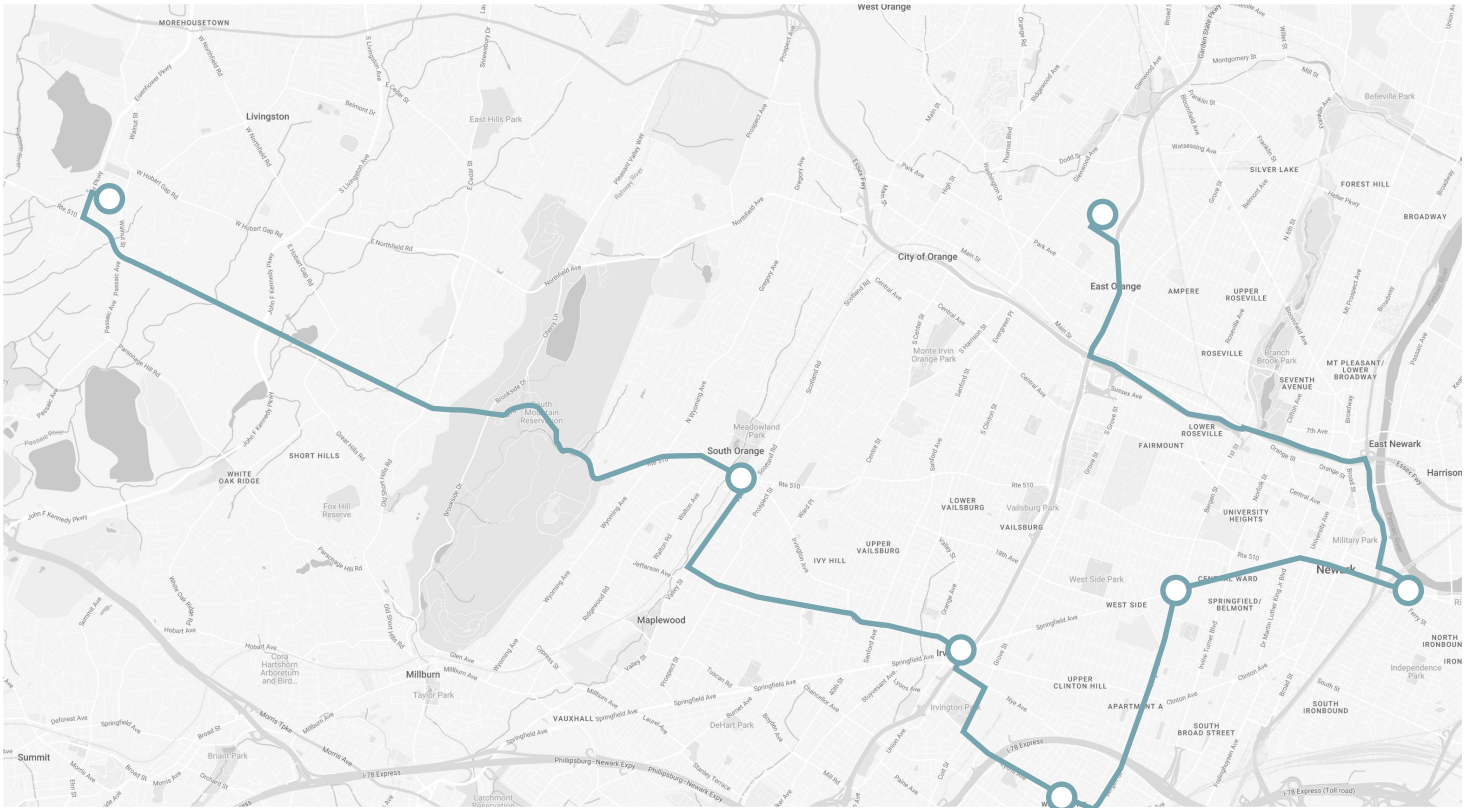

This route reflects the 2024–2025 school year. Routes and stops are re-evaluated annually for efficiency and ridership, and are subject to change. Routes between stops are shown for illustrative purposes only; drivers may alter them depending on traffic and road closures.

### Route 8: MSC

The MSC bus travels through Wharton, Randolph, Mendham, and Morristown.

AM/PM Stops	AM Pick-up	PM Drop-off
Baker Ave & Lafayette St	6:20 AM	
Roc Etam Rd & Rustic Ridge Rd	--	
Sussex Trunpike & Park Ave	--	Buses leave
Farmstead Ct E & Combs Hollow Rd	--	school at
Kendall Ct & Route 24	--	3:45 PM
Black Watch Trail & Kissel Ln	--	
Western Ave & Ann St	7:45 AM	

### Late Bus

The Late Bus leaves MBS at 6:15 PM. The Late Bus operates based on demand, and travels through Livingston, South Orange, Irvington, Newark, and East Orange. The Late Bus does not provide door-to-door service in order to accommodate as many students as possible.