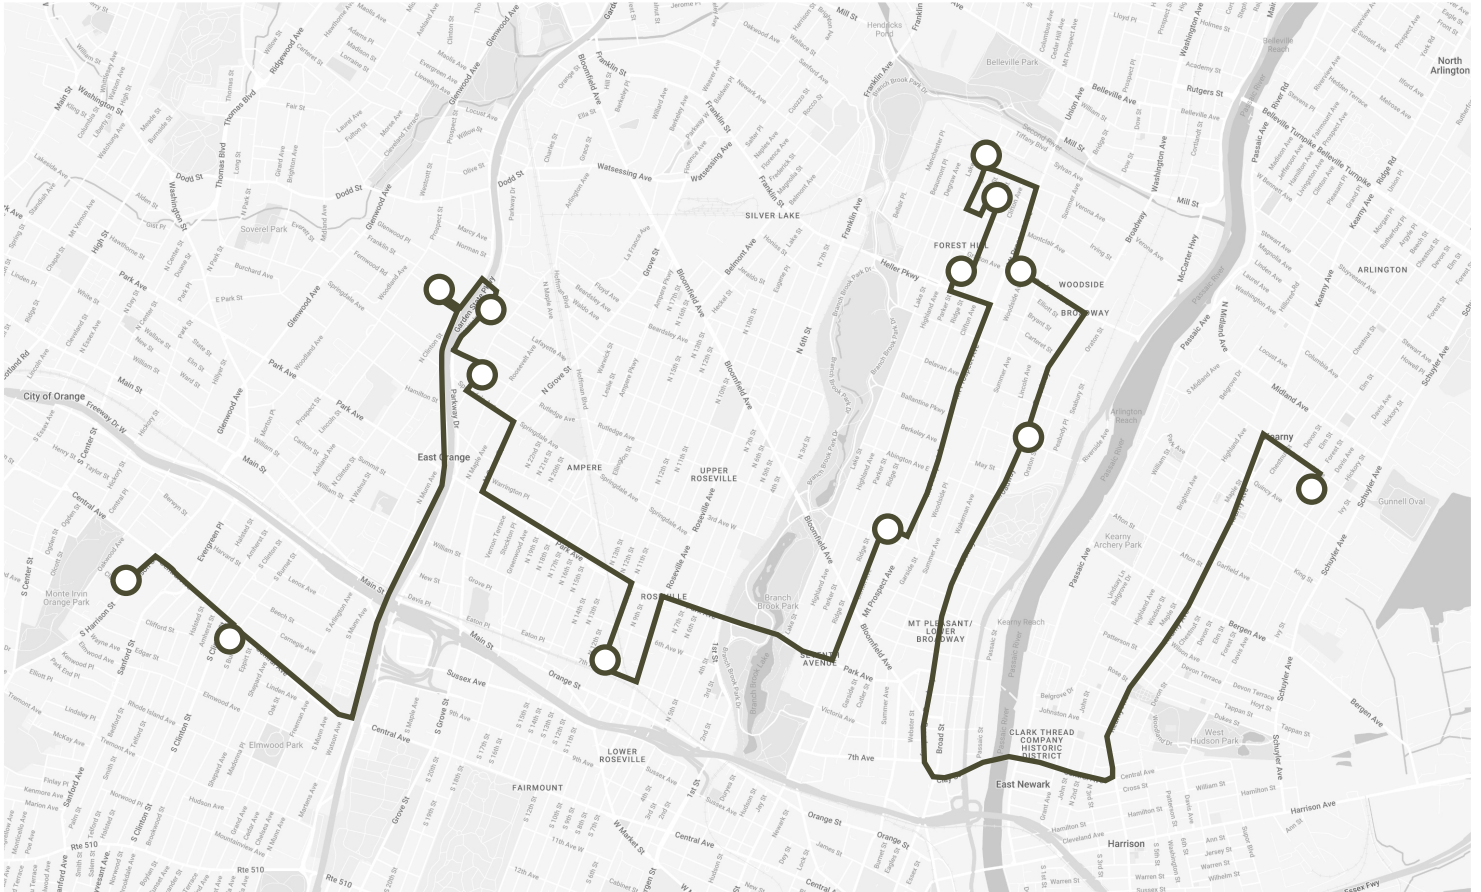

### Route 1: Beard

The Beard bus travels through Orange, Irvington, Newark, and Hillside.

AM/PM Stops	AM Pick-up	AM/PM Stops (Continued)	AM Pick-up	PM Drop-off
Forest St & Oakwood Ave	6:15 AM	N 11th St & 7th Ave	--	
Broadway & Chester Ave	--	N Arlington Ave & Rutledge Ave	--	
Grafton Ave & Woodside Ave	--	N Walnut St & Renshaw Ave	--	Buses leave school at 3:45 PM
Highland Ave & Manchester Pl	--	Ely Pl & N Clinton St	--	
Ridge St & Verona Ave	--	S Burnet St & Central Ave	--	
Parker St & Grafton Ave	--	Prospect St & Hillside Ave	7:30 AM	
Clifton Ave & Treadwell St	--			

This route reflects the 2024–2025 school year. Routes and stops are re-evaluated annually for efficiency and ridership, and are subject to change. Routes between stops are shown for illustrative purposes only; drivers may alter them depending on traffic and road closures.

## Route 2: Wilke

The Wilke bus travels through Newark and East Orange.

AM/PM Stops	AM Pick-up	PM Drop-off
Forest St & Oakwood Ave	6:15 AM	
Broadway & Chester Ave	--	
Grafton Ave & Woodside Ave	--	
Highland Ave & Manchester Pl	--	
Ridge St & Verona Ave	--	
Parker St & Grafton Ave	--	Buses leave school at 3:45 PM
Clifton Ave & Treadwell St	--	
N 11th St & 7th Ave	--	
N Arlington Ave & Rutledge Ave	--	
N Walnut St & Renshaw Ave	--	
Ely Pl & N Clinton St	--	
S Burnet St & Central Ave		
Prospect St & Hillside Ave	7:30 AM	

## Route 6: Founders

The Founders bus travels through Clifton, Montclair, Caldwell, Essex Fells, and West Orange.

AM/PM Stops	AM Pick-up	PM Drop-off
Thomas St & Valley Rd	6:15 AM	
College Ave & Brainard St	--	
Beverly Rd & Grove St	--	
Harrison Ave & Porter Pl	--	Buses leave school at
Hillside Ave & Hatfield St	--	3:45 PM
Hawthorne Rd & Old Chester Rd	--	
Avon Dr & Windsor Pl	--	
Cunningham Dr & Howell Dr	--	
Clarken Dr & Dockery Dr	7:15 AM	