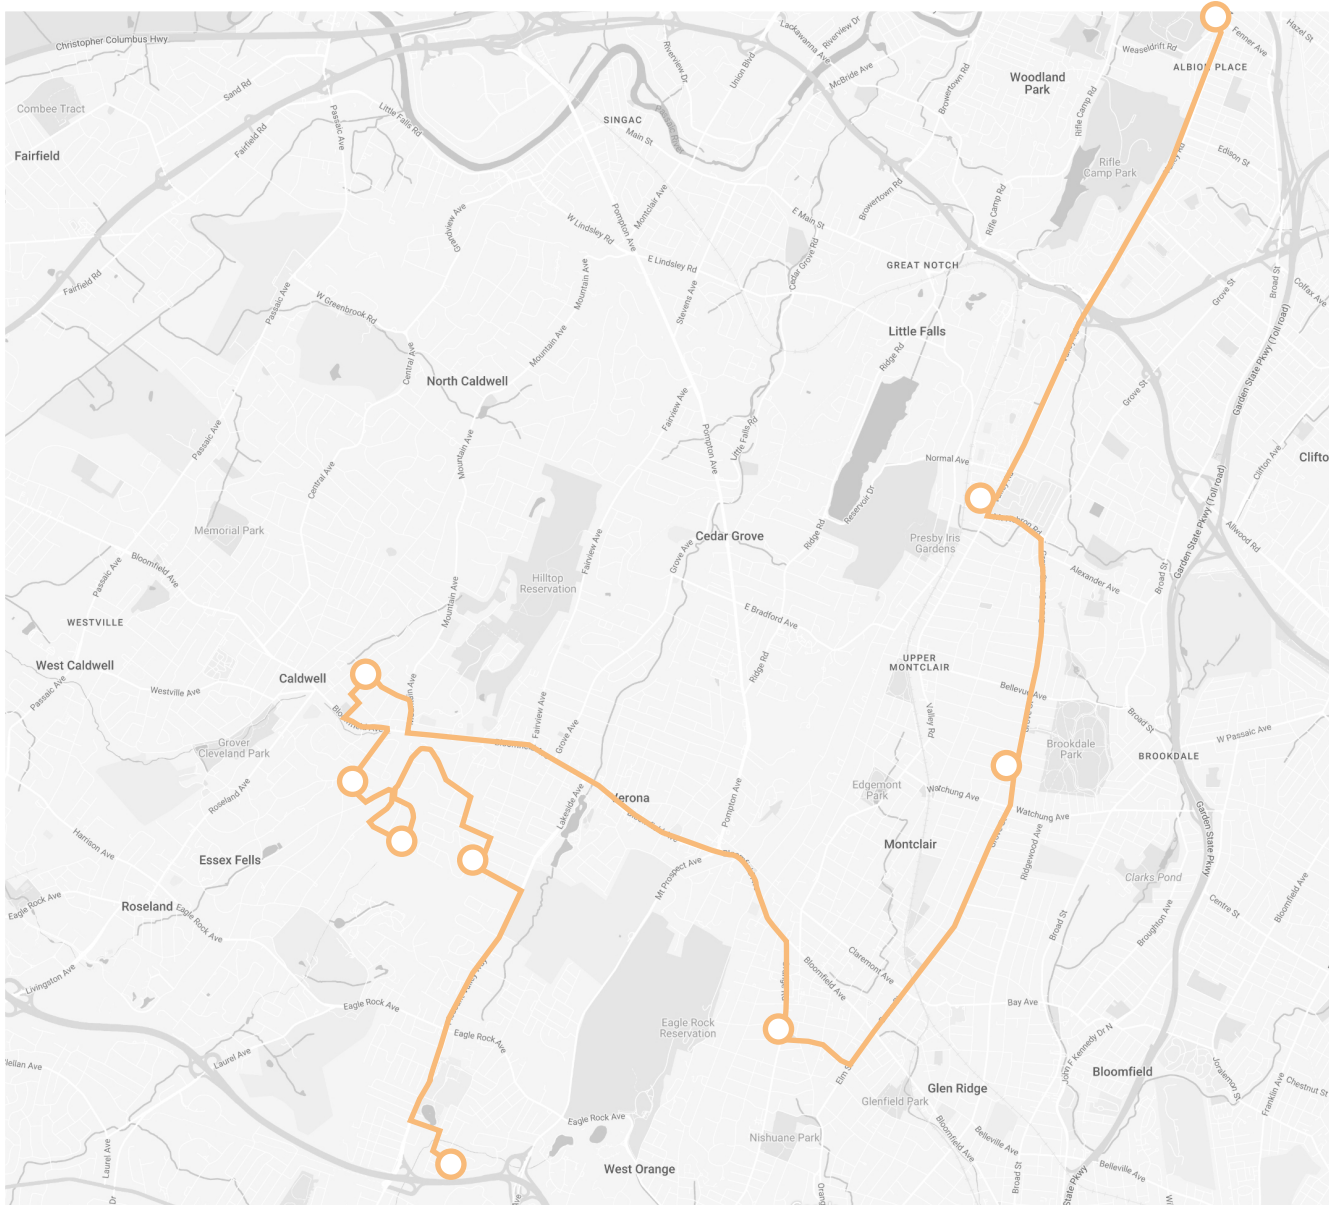

### Route 3: Grant

The Grant bus travels through Newark, Irvington, Maplewood, and East Orange.

AM/PM Stops	AM Pick-up	PM Drop-off
Elm Rd & Houston St	6:15 AM	
Governor St & Marion Pl	--	
Spruce St & Somerset St	--	
S. 15th St & 18th Ave	--	
S. 8th St & 15th Ave	--	Buses leave school at 3:45 PM
Stockman Pl & Myrtle Ave	--	
Sanford Ave & Abinger Pl	--	
Frederick Terrace & Elmwood Ave	--	
Boyden Ave & Elmwood Ave	--	
Ball Terrace & Ball Pl	--	
Prospect St & Hillside Ave	7:15 AM	

## Route 4: South Wing

The South Wing bus travels through Short Hills, Chatham, and Madison.

AM/PM Stops	AM Pick-up	PM Drop-off
Sinclair Terrace & Fairfield Dr	6:45 AM	
Briarwood Dr & Arden Pl	--	
Hartshorn Dr & Minnisink Rd	--	
Byron Rd & White Oak Ridge Rd	--	Buses leave school at 3:45 PM
Meyersville Rd & Candace Ln	--	
Rolling Hill Dr & Dale Dr	--	
Southward Ct & Woodmont Dr	--	
Prospect St & Hillside Ave	7:30 AM	

## Route 5: Burke

The Burke bus travels through South Orange, Maplewood, and Millburn.

AM/PM Stops	AM Pick-up	PM Drop-off
Scotland Rd & Randolph Pl	6:50 AM	
Valley St & W 3rd St	--	
North Terrace & Oakland Rd	--	Buses leave school at 3:45 PM
North Crescent & Valley St	--	
South Pierson Rd & Valley St	--	
Clinton Ave & Sagamore Rd	--	
Tillou Rd & Harding Dr	7:30 AM	

## Route 6: Founders

The Founders bus travels through Clifton, Montclair, Caldwell, Essex Fells, and West Orange.

AM/PM Stops	AM Pick-up	PM Drop-off
Thomas St & Valley Rd	6:15 AM	
College Ave & Brainard St	--	
Beverly Rd & Grove St	--	
Harrison Ave & Porter Pl	--	Buses leave school at
Hillside Ave & Hatfield St	--	3:45 PM
Hawthorne Rd & Old Chester Rd	--	
Avon Dr & Windsor Pl	--	
Cunningham Dr & Howell Dr	--	
Clarken Dr & Dockery Dr	7:15 AM	