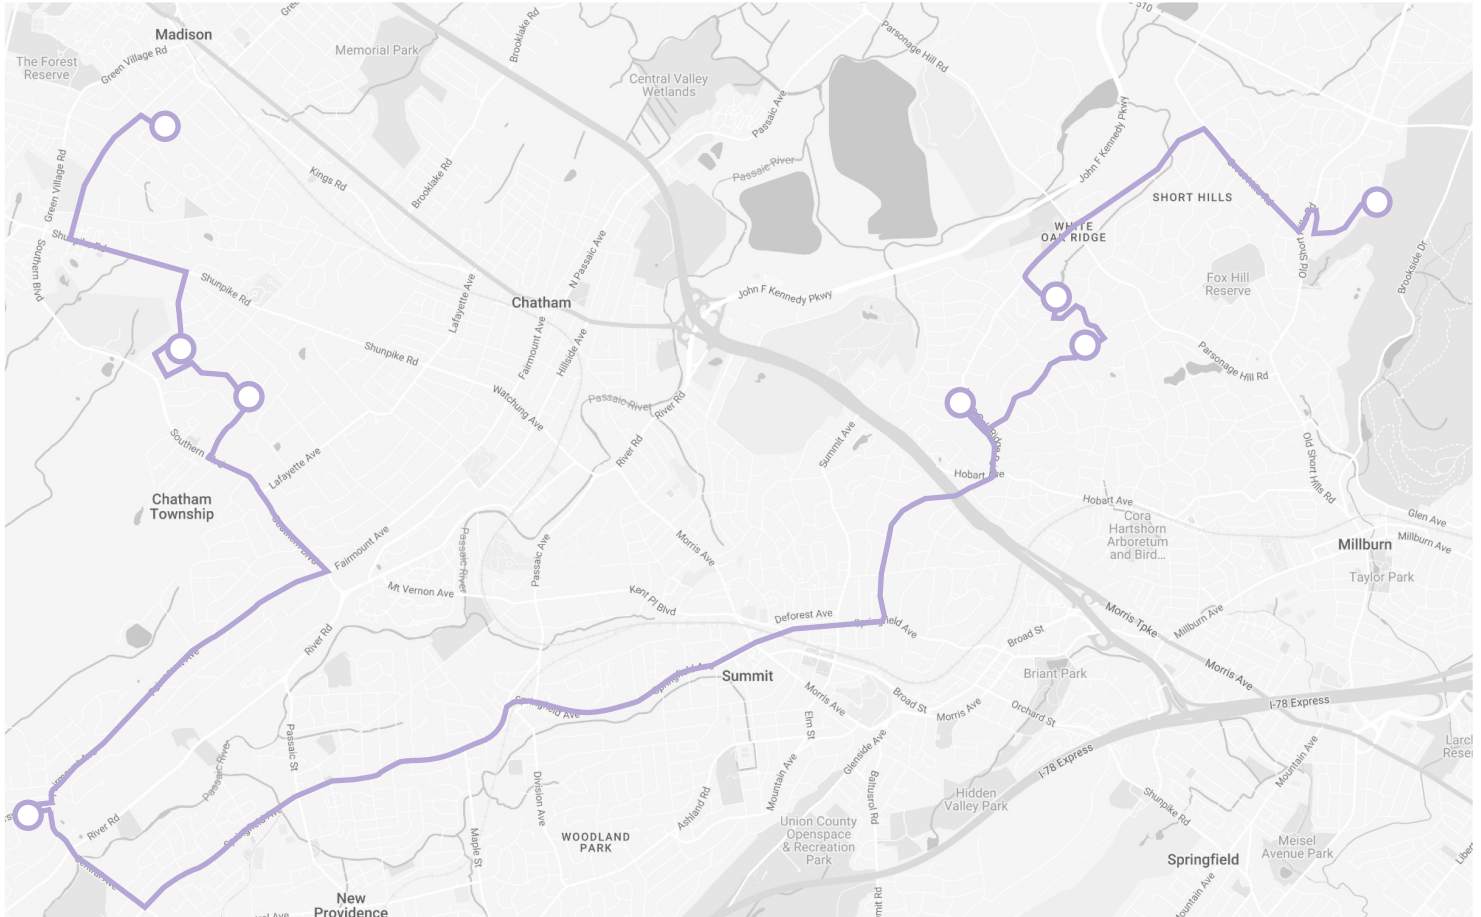

## Route 2: Wilke

The Wilke bus travels through Newark and East Orange.

AM/PM Stops	AM Pick-up	PM Drop-off
Forest St & Oakwood Ave	6:15 AM	
Broadway & Chester Ave	--	
Grafton Ave & Woodside Ave	--	
Highland Ave & Manchester Pl	--	
Ridge St & Verona Ave	--	
Parker St & Grafton Ave	--	Buses leave school at 3:45 PM
Clifton Ave & Treadwell St	--	
N 11th St & 7th Ave	--	
N Arlington Ave & Rutledge Ave	--	
N Walnut St & Renshaw Ave	--	
Ely Pl & N Clinton St	--	
S Burnet St & Central Ave		
Prospect St & Hillside Ave	7:30 AM	

### Route 3: Grant

The Grant bus travels through Newark, Irvington, Maplewood, and East Orange.

AM/PM Stops	AM Pick-up	PM Drop-off
Elm Rd & Houston St	6:15 AM	
Governor St & Marion Pl	--	
Spruce St & Somerset St	--	
S. 15th St & 18th Ave	--	
S. 8th St & 15th Ave	--	Buses leave school at 3:45 PM
Stockman Pl & Myrtle Ave	--	
Sanford Ave & Abinger Pl	--	
Frederick Terrace & Elmwood Ave	--	
Boyden Ave & Elmwood Ave	--	
Ball Terrace & Ball Pl	--	
Prospect St & Hillside Ave	7:15 AM	

This route reflects the 2024–2025 school year. Routes and stops are re-evaluated annually for efficiency and ridership, and are subject to change. Routes between stops are shown for illustrative purposes only; drivers may alter them depending on traffic and road closures.

## Route 4: South Wing

The South Wing bus travels through Short Hills, Chatham, and Madison.

AM/PM Stops	AM Pick-up	PM Drop-off
Sinclair Terrace & Fairfield Dr	6:45 AM	
Briarwood Dr & Arden Pl	--	
Hartshorn Dr & Minnisink Rd	--	
Byron Rd & White Oak Ridge Rd	--	Buses leave school at 3:45 PM
Meyersville Rd & Candace Ln	--	
Rolling Hill Dr & Dale Dr	--	
Southward Ct & Woodmont Dr	--	
Prospect St & Hillside Ave	7:30 AM	