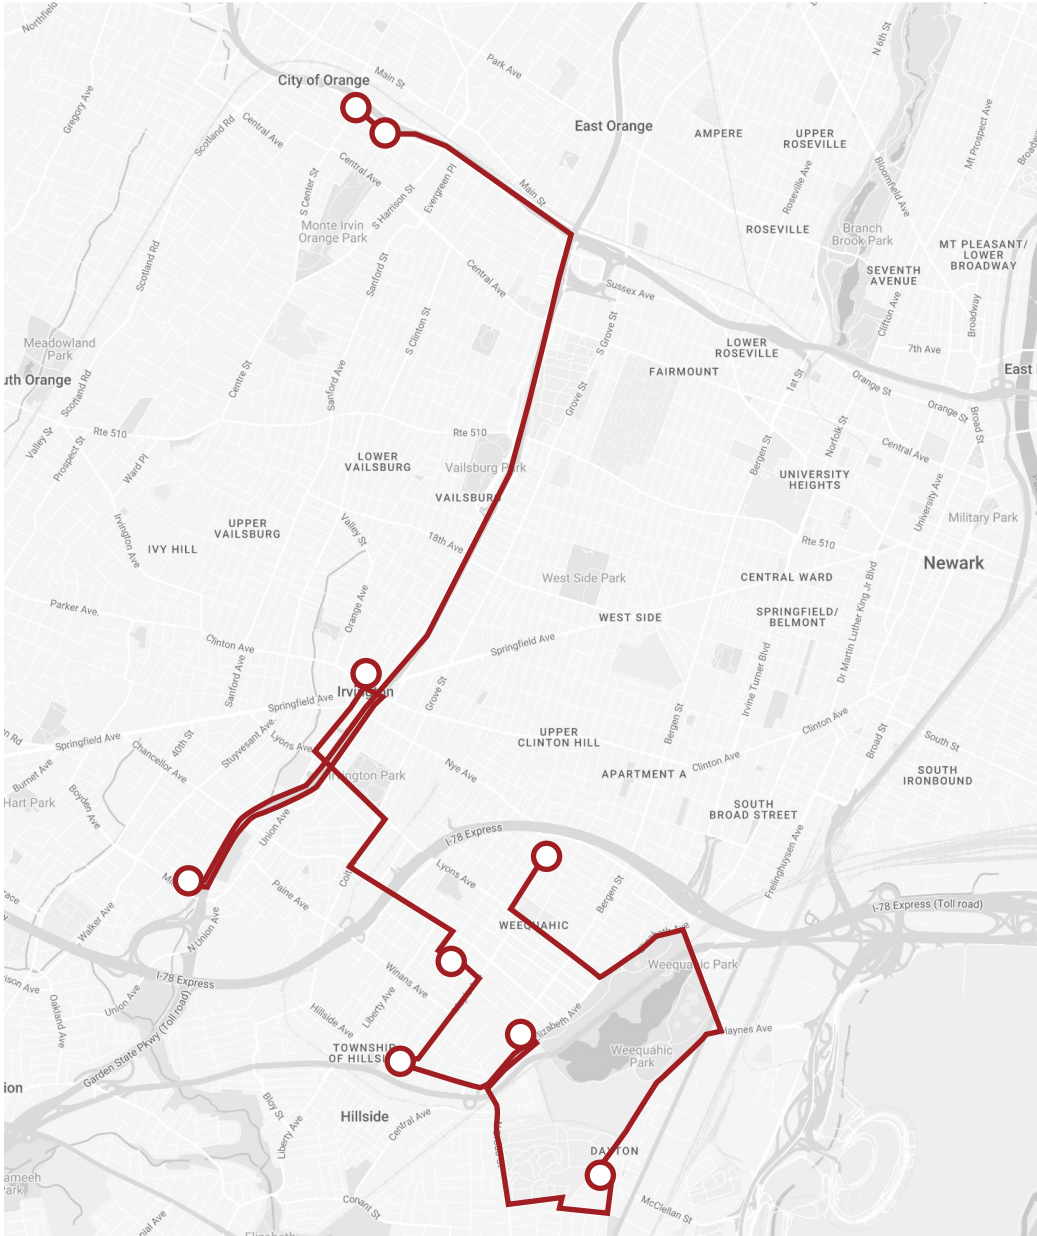

**Overview | All Routes**

- 

**Route 1: Beard**  
The Beard bus travels through Orange, Irvington, Newark, and Hillside.
- 

**Route 4: South Wing**  
The South Wing bus travels through Short Hills, Chatham, and Madison.
- 

**Route 8: MSC**  
The MSC bus travels through Wharton, Randolph, Mendham, and Morristown.
- 

**Route 3: Grant**  
The Grant bus travels through Newark, Irvington, Maplewood, and East Orange.
- 

**Route 6: Founders**  
The Founders bus travels through Clifton, Montclair, Caldwell, Essex Fells, and West Orange.
- 

### Route 1: Beard

The Beard bus travels through Orange, Irvington, Newark, and Hillside.

AM/PM Stops	AM Pick-up	AM/PM Stops (Continued)	AM Pick-up	PM Drop-off
Forest St & Oakwood Ave	6:15 AM	N 11th St & 7th Ave	--	
Broadway & Chester Ave	--	N Arlington Ave & Rutledge Ave	--	
Grafton Ave & Woodside Ave	--	N Walnut St & Renshaw Ave	--	Buses leave school at 3:45 PM
Highland Ave & Manchester Pl	--	Ely Pl & N Clinton St	--	
Ridge St & Verona Ave	--	S Burnet St & Central Ave	--	
Parker St & Grafton Ave	--	Prospect St & Hillside Ave	7:30 AM	
Clifton Ave & Treadwell St	--			

## Route 2: Wilke

The Wilke bus travels through Newark and East Orange.

AM/PM Stops	AM Pick-up	PM Drop-off
Forest St & Oakwood Ave	6:15 AM	
Broadway & Chester Ave	--	
Grafton Ave & Woodside Ave	--	
Highland Ave & Manchester Pl	--	
Ridge St & Verona Ave	--	
Parker St & Grafton Ave	--	Buses leave school at 3:45 PM
Clifton Ave & Treadwell St	--	
N 11th St & 7th Ave	--	
N Arlington Ave & Rutledge Ave	--	
N Walnut St & Renshaw Ave	--	
Ely Pl & N Clinton St	--	
S Burnet St & Central Ave		
Prospect St & Hillside Ave	7:30 AM	